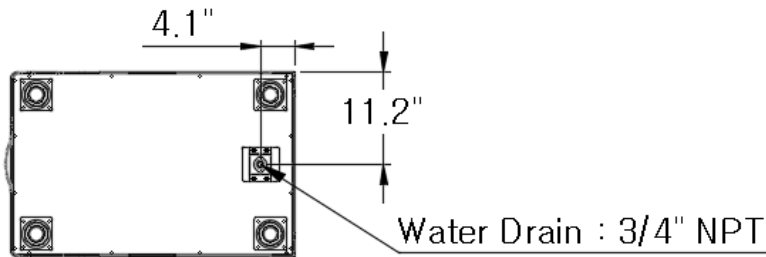

ICETRO

IB-026-22

Features

- High Quality construction and components
- High density Urethane insulation
- Convenient Grip Handle
- 261 lbs storage capacity
- Adjustable leg height
- High quality Stainless Steel

IB-026-22 STORAGE BIN

Dimensions	W	D	H
in	22.4	34.3	38.1

Weight	Lbs	Kg
WB-026-22	100	45.4