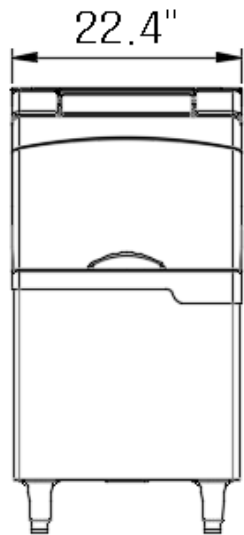

ICETRO

IB-026-22

Features

- High Quality construction and components
- High density Urethane insulation
- Convenient Grip Handle
- 261 lbs storage capacity
- Adjustable leg height
- High quality Stainless Steel

IB-026-22 STORAGE BIN

Dimensions	W	D	H
in	22.4	34.3	38.1

Weight	Lbs	Kg
WB-026-22	100	45.4