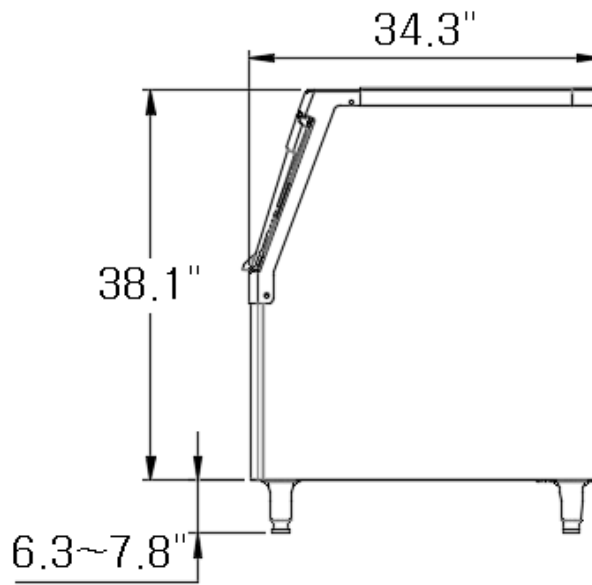

ICETRO

IB-026-22

Features

- High Quality construction and components
- High density Urethane insulation
- Convenient Grip Handle
- 261 lbs storage capacity
- Adjustable leg height
- High quality Stainless Steel

IB-026-22 STORAGE BIN

Dimensions	W	D	H
in	22.4	34.3	38.1

Weight	Lbs	Kg
WB-026-22	100	45.4