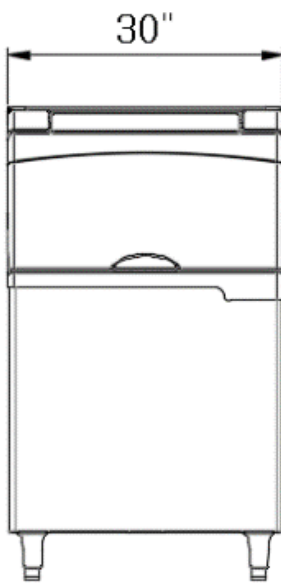

ICETRO

IB-044

Features

- High Quality construction and components
- High density Urethane insulation
- Convenient Grip Handle
- 441 lbs storage capacity
- Adjustable leg height
- High quality Stainless Steel

IB-044 STORAGE BIN

Dimensions	W	D	H
in	30	34.3	46

Weight	Lbs	Kg
WB-044	143	65