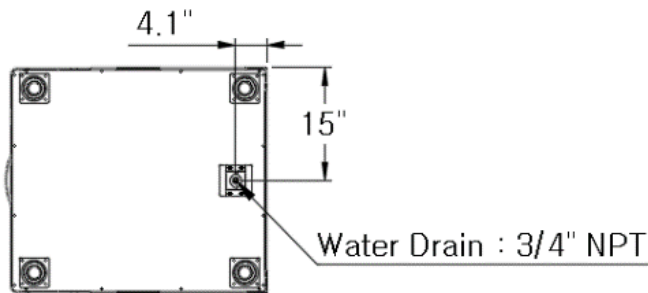

ICETRO

IB-044

Features

- High Quality construction and components
- High density Urethane insulation
- Convenient Grip Handle
- 441 lbs storage capacity
- Adjustable leg height
- High quality Stainless Steel

IB-044 STORAGE BIN

Dimensions	W	D	H
in	30	34.3	46

Weight	Lbs	Kg
WB-044	143	65