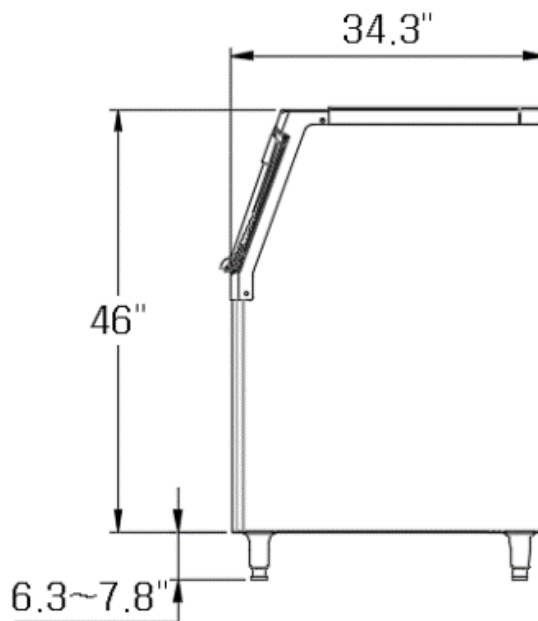

ICETRO

IB-044

Features

- High Quality construction and components
- High density Urethane insulation
- Convenient Grip Handle
- 441 lbs storage capacity
- Adjustable leg height
- High quality Stainless Steel

IB-044 STORAGE BIN

Dimensions	W	D	H
in	30	34.3	46

Weight	Lbs	Kg
WB-044	143	65