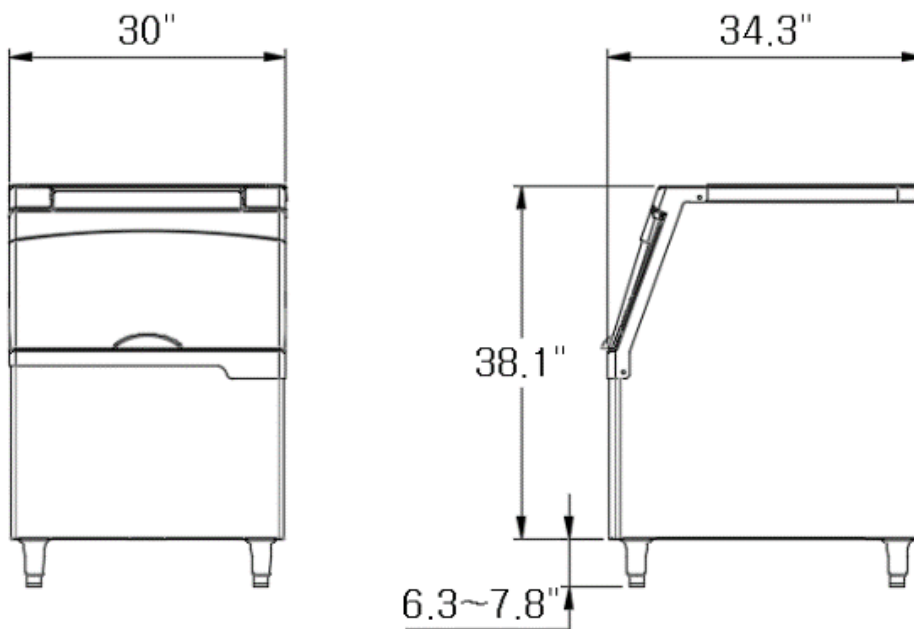

ICETRO

IB-033

Features

- High Quality construction and components
- High density Urethane insulation
- Convenient Grip Handle
- 353 lbs storage capacity
- Adjustable leg height
- High quality Stainless Steel

IB-033 STORAGE BIN

Dimensions	W	D	H
in	30	34.3	38.1

Weight	Lbs	Kg
WB-033	121	55