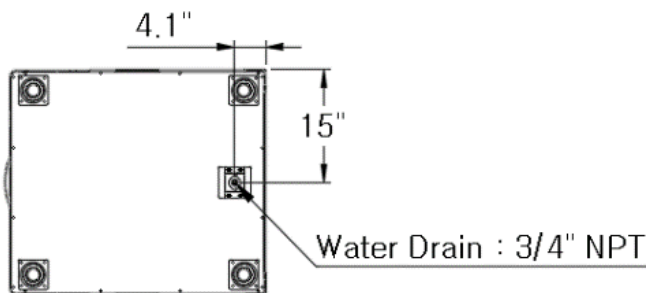

ICETRO

IB-033

Features

- High Quality construction and components
- High density Urethane insulation
- Convenient Grip Handle
- 353 lbs storage capacity
- Adjustable leg height
- High quality Stainless Steel

IB-033 STORAGE BIN

Dimensions	W	D	H
in	30	34.3	38.1

Weight	Lbs	Kg
WB-033	121	55